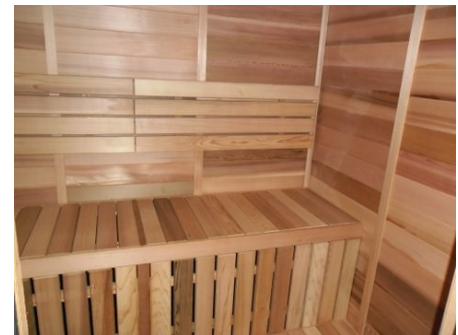

Included with Kit

- Sawo sauna heater
- Periodite sauna stones
- Sauna Bucket
- Sauna Ladle
- Thermometer/ Hydrometer
- Sauna Light
- Light Shade
- Back Rest
- Benching Skirt
- Sand Timer
- Glass Door in timber frame

KIT SIZES			
Style #	Size	Number of persons	Heater size
1218	1200 x 1800	2-3	4.5 Kw sawo
1518	1500 x 1800	3-4	6 Kw sawo
1818	1800 x 1800	Up to 6	8 Kw sawo
1824	1800 x 2400	Up to 8	9 Kw sawo