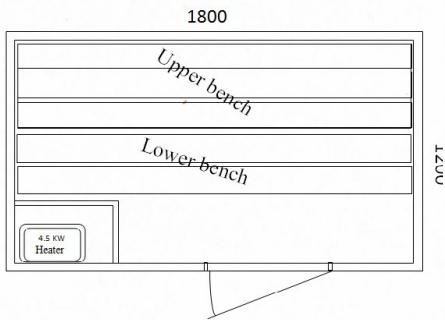

| KIT SIZES |             |                   |             |
|-----------|-------------|-------------------|-------------|
| Style #   | Size        | Number of persons | Heater size |
| 1218      | 1200 x 1800 | 2-3               | 4.5 Kw sawo |
| 1518      | 1500 x 1800 | 3-4               | 6 Kw sawo   |
| 1818      | 1800 x 1800 | Up to 6           | 8 Kw sawo   |
| 1824      | 1800 x 2400 | Up to 8           | 9 Kw sawo   |