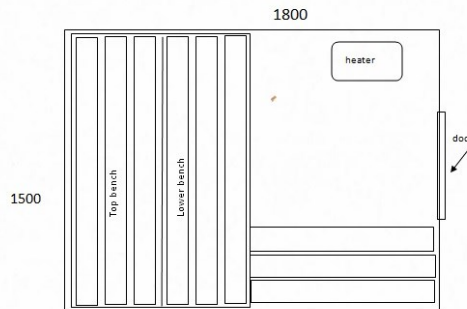

| KIT SIZES |             |                   |             |
|-----------|-------------|-------------------|-------------|
| Style #   | Size        | Number of persons | Heater size |
| 1218      | 1200 x 1800 | 2-3               | 4.5 Kw sawo |
| 1518      | 1500 x 1800 | 3-4               | 6 Kw sawo   |
| 1818      | 1800 x 1800 | Up to 6           | 8 Kw sawo   |
| 1824      | 1800 x 2400 | Up to 8           | 9 Kw sawo   |