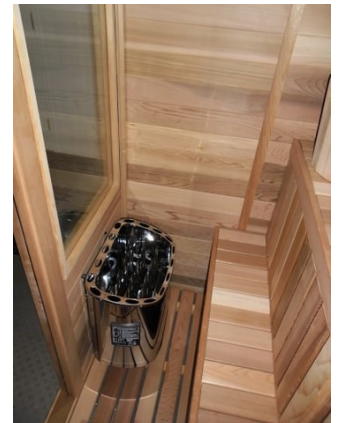

Your sauna arrives flat packed with easy to follow instructions and all hardware required to assemble your kit in few hours. However, if you don't have time we can fully install your new sauna in most areas.