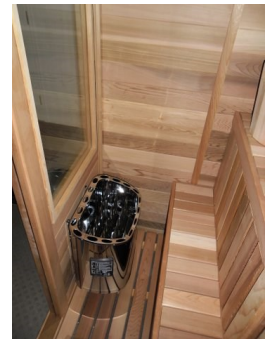

Web: stirrlingsaunas.com.au
Email: stirrlingsaunas@gmail.com
Mob: 0404745458
Narre Warren South 3805 Victoria
Australia