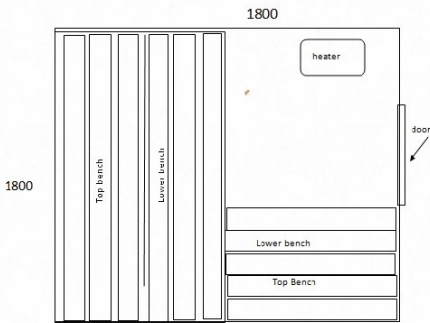

| KIT SIZES |             |                   |             |
|-----------|-------------|-------------------|-------------|
| Style #   | Size        | Number of persons | Heater size |
| 1218      | 1200 x 1800 | 2-3               | 4.5 Kw sawo |
| 1518      | 1500 x 1800 | 3-4               | 6 Kw sawo   |
| 1818      | 1800 x 1800 | Up to 6           | 8 Kw sawo   |
| 1824      | 1800 x 2400 | Up to 8           | 9 Kw sawo   |