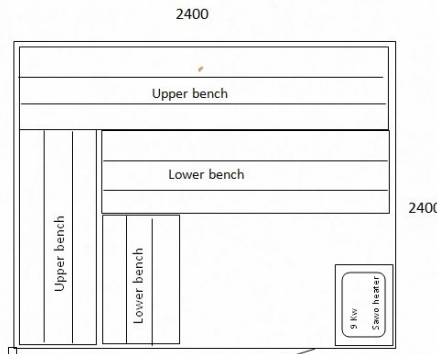

| KIT SIZES |             |                   |             |
|-----------|-------------|-------------------|-------------|
| Style #   | Size        | Number of persons | Heater size |
| 1218      | 1200 x 1800 | 2-3               | 4.5 Kw sawo |
| 1518      | 1500 x 1800 | 3-4               | 6 Kw sawo   |
| 1818      | 1800 x 1800 | Up to 6           | 8 Kw sawo   |
| 1824      | 1800 x 2400 | Up to 8           | 9 Kw sawo   |